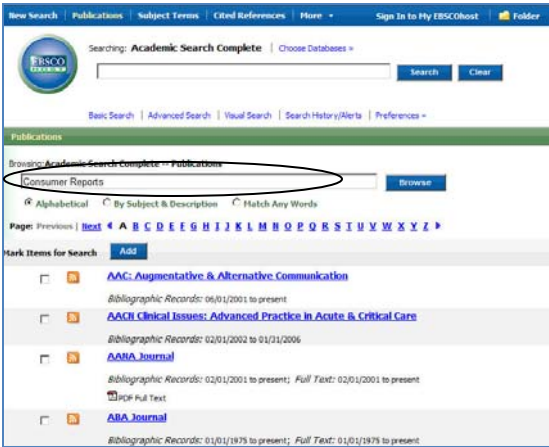

From the Library homepage at <http://library.pjc.edu>, click on **Find Articles** for the most commonly used article databases for PJC assignments.

These are the **Most Used Article Databases** and are arranged by subject. **More Info** (descriptions) and **Citing** links are included. Click database name to log in.

With the drop down menu set to PJC, enter the 14 digit barcode number from the **PJC ID card**. The PIN is the last 4 of the SSN#. *Login questions:* call 484-2002 or email [libraryreference@pjc.edu](mailto:libraryreference@pjc.edu). The LINCWeb Toolbar is downloadable and will appear at the top of your browser.

Click the blue **Connect to Databases** button.

A second browser window will open with the database search screen. Click on **Publications**.

Enter the magazine/journal title in the second search box. Click Browse. On the next screen, **click on the title**.