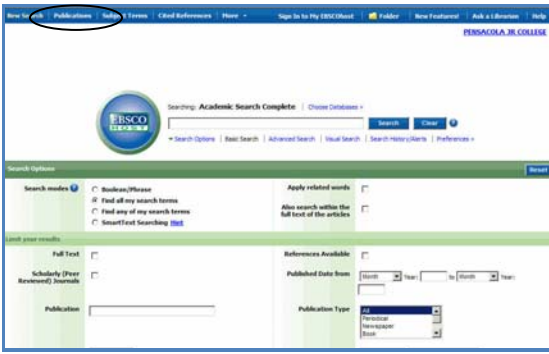

From the Library homepage at <http://library.pjc.edu>, click on **Find Articles** for the most commonly used article databases for PJC assignments.

These are the **Most Used Article Databases** and are arranged by subject. **More Info** (descriptions) and **Citing** links are included. Click database name to log in.

With the drop down menu set to PJC, enter the 14 digit barcode number from the **PJC ID card**. The PIN is the last 4 of the SSN#. *Login questions:* call 484-2002 or email [libraryreference@pjc.edu](mailto:libraryreference@pjc.edu). The LINCWeb Toolbar is downloadable and will appear at the top of your browser.

Click the blue **Connect to Databases** button.

A second browser window will open with the database search screen. Click on **Publications**.

Enter the magazine/journal title in the second search box. Click Browse. On the next screen, **click on the title**.